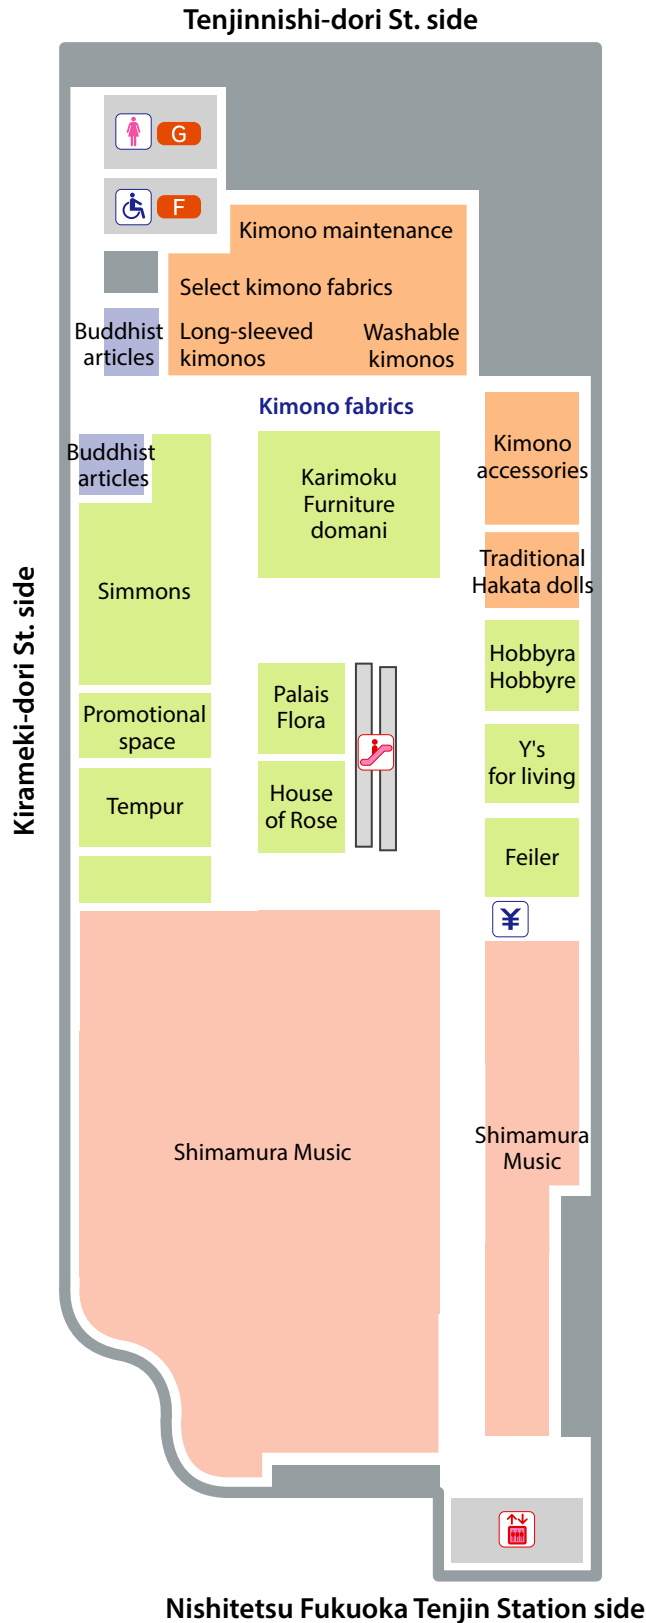

Furnishings (Interior furnishings, bedding, and bath supplies)

Kimono fabrics, kimono accessories, miscellaneous goods

Instruments, and music lessons

Services and Facilities Information

F Multifunctional restroom

- Designed for right-handed guests
- Wheelchair-accessible
- Handrails
- Stroller-friendly
- Multipurpose seat
- Bidet-style toilet

G Women's restroom

- Baby seat
- Changing station
- Powder room
- Fitting room
- Bidet-style toilet
- Stroller-friendly

Information

ATM Corner

Automated External Defibrillator

Tax-Free Counter

Women's restroom

Men's restroom

Multifunctional restroom

Ostomy toilet

Vending Machine

Baby nursing room

Nurse Room

Childcare room

Tea room

Eating space

Rest area

Smoking area